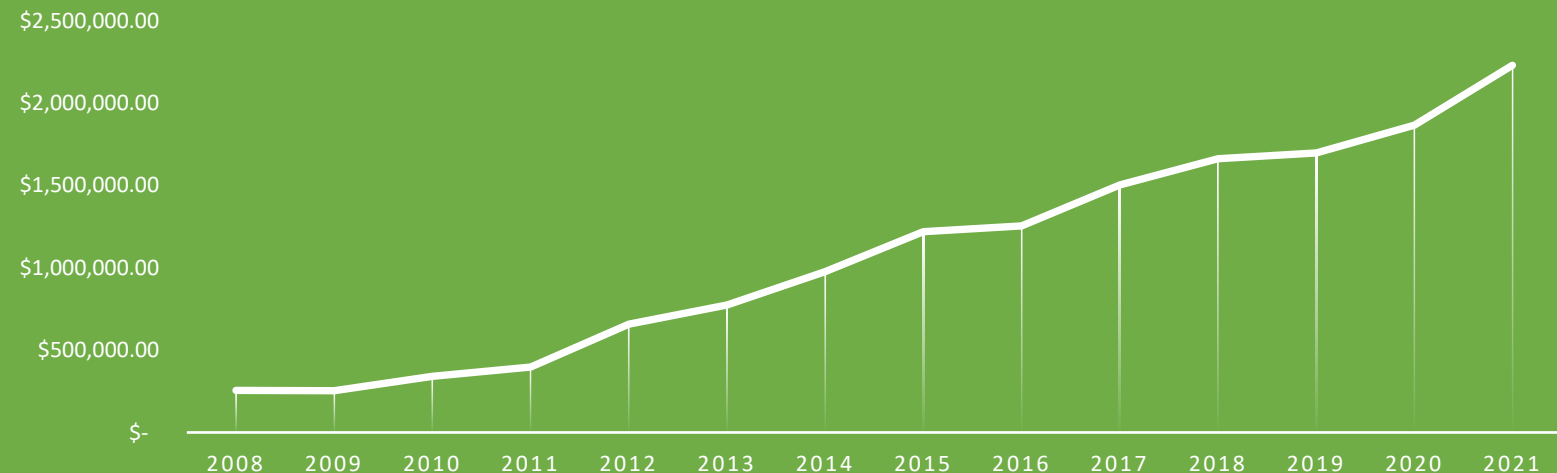

IVY COMMUNITY CHARITIES FINANCIAL GROWTH