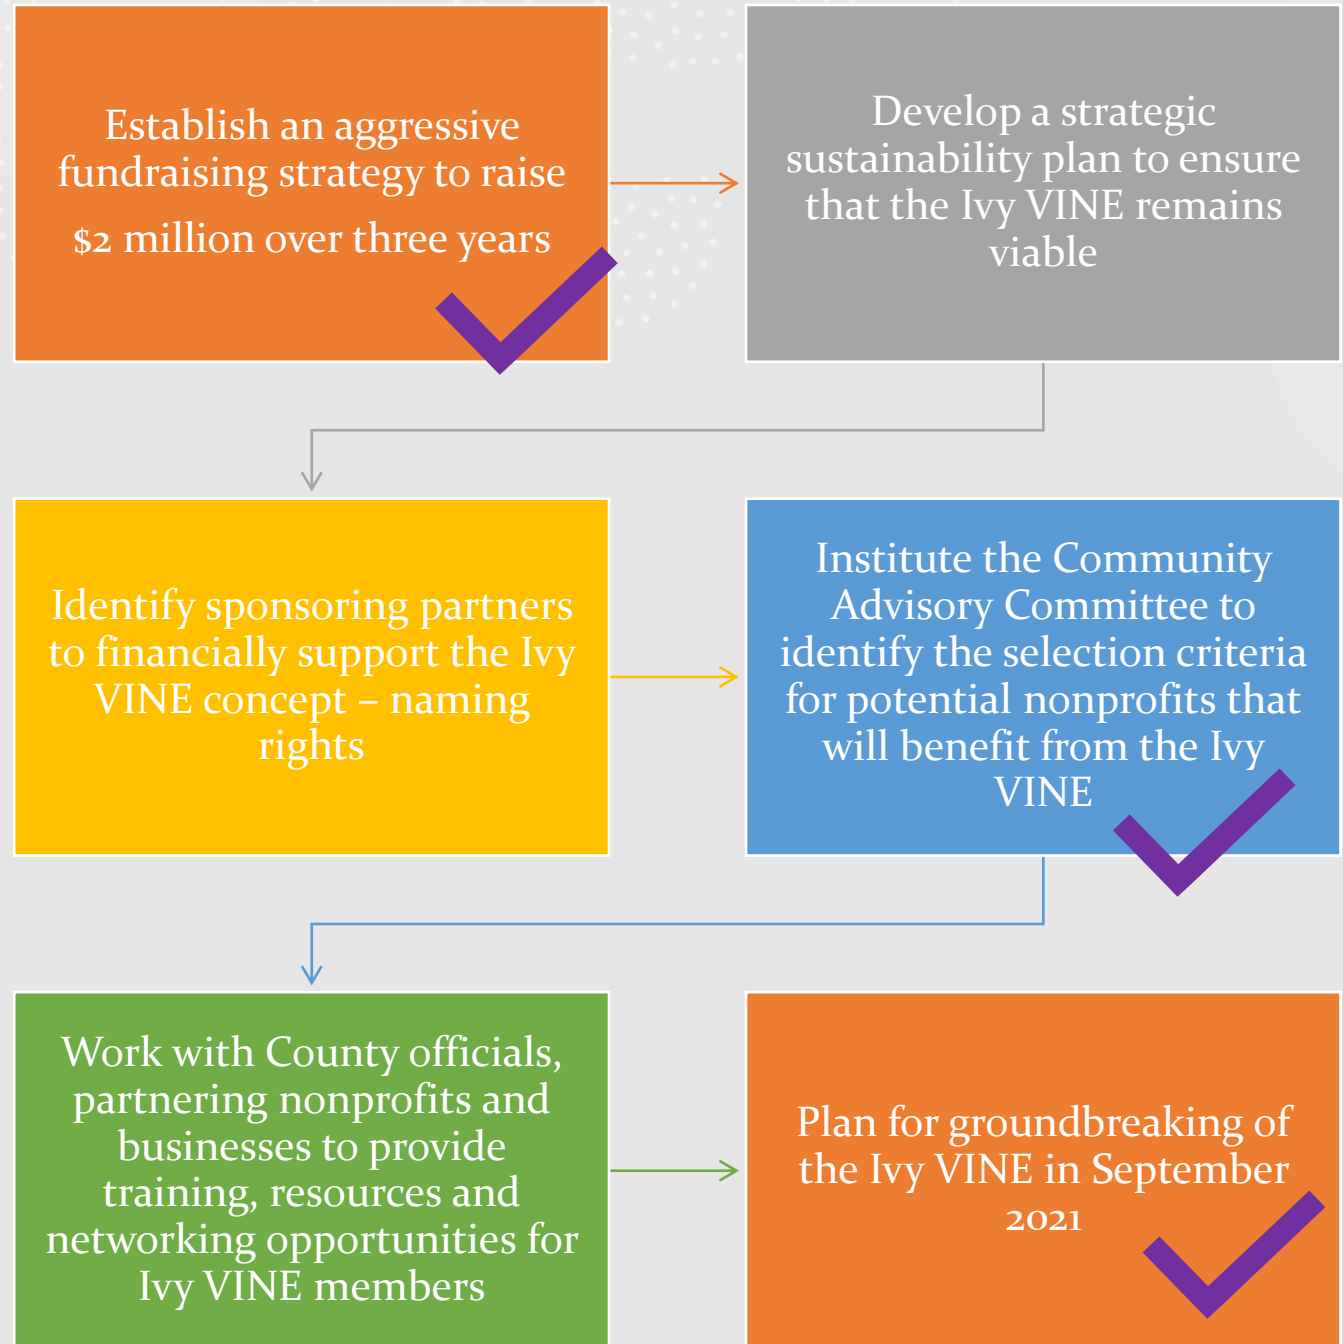

Howard Stone

Shelley Wade

Alesha Wilson

Charities established a Community Advisory Committee consisting of key public and private stakeholders who committed to work with our organization over the next three years to ensure the effective delivery of the Ivy VINE on behalf of Prince George's County residents and businesses.

# Ivy VINE Goals Set for 2021-2023

*Charities identified six major goals for the Ivy VINE. Three of the goals were completed in 2021 and the remaining three are on course to be completed ahead of schedule in 2022.*